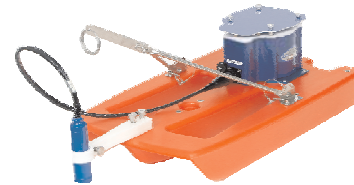

## Flow Measurement Solutions

Flow measurement expertise in forebays, intakes and tailraces using:

- Numerical Modeling
- Discharge Measurements
- Circulation Mapping

Full range of instruments available including:

- Acoustic doppler profilers
- Acoustic Scintillation Flow Meter (ASFM)
- Auxiliary instruments
- Mooring equipment

30+ years experience measuring flow in  
freshwater and oceans worldwide.

#1-6703 Rajpur Place, Victoria, B.C.  
V8M 1Z5 Canada